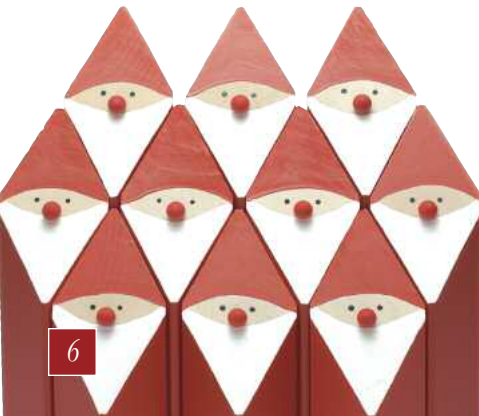

9057. Selbu Star \$7.00
9058. Tomte Family \$7.00

BLOCK TOMTAR

Let your imagination change these whimsical wooden tomtar from Sweden into dozens of interesting combinations!

9067 to 9069

9067 \$11.50 5"
9068 \$13.00 7"
9069 \$14.50 9"

TOMTE CANDLE HOLDERS

Our painted wooden holders from Sweden are made for either chime candles (**9059**) or standard tapers (**9060**). (candles not included--see page 39)

CONE TOMTAR

Our family of wooden tomtar in four sizes below (**9061 to 9064**) are made in Sweden. Mix them in clusters with our wooden tree. (**9065**)